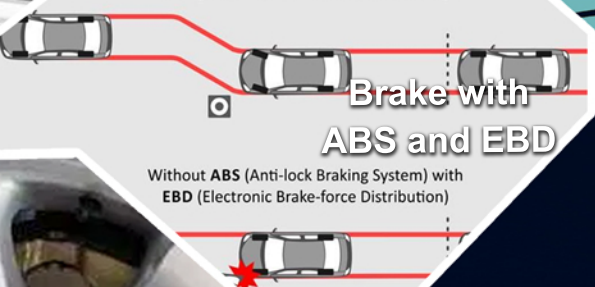

Improve
Shock
Absorber

Central
Locking

Reverse camera
with sensor

Power
Steering

6 USB Port

Front Passenger
and Driver airbag

4
Disc Brake

Without ABS (Anti-lock Braking System) with
EBD (Electronic Brake-force Distribution)

Brake with
ABS and EBD

ABS + EBD
Etios Cross Features

ABS (Anti-lock Braking System) with
EBD (Electronic Brake-force Distribution)

Quartz Sand
Carpet

GO AUTO HIGER ACE

3.0L Turbo Diesel | 5.4m | 15 Seater

Brand Name	GO AUTO HIGER ACE
Engine Type	Diesel DK5 16 Valves, DOHC, Direct injection Turbo-Charged, Inter Cooler, EGR
Displacement (cc)	2982 cc
Fuel Injection	CRDI (Common Rail Direct Injection)
Rated Output (kw/rpm)	110kW / 3400 rpm
Rated Torque (n.m/rpm)	372N.m / 1,800rpm - 2,600rpm
Compression Ratio	17.3:1
No. of Cylinder	4 inline
Gear Box Type	5 MT
Fuel Tank Capacity	70L
Air Induction	Turbocharged
Emission	Euro - III
Brakes (Front/Rear)	Disc/Drum
Suspension (Front/Rear)	Double Wishbone Independant Suspension/Variable Cross Section Leaf Spring