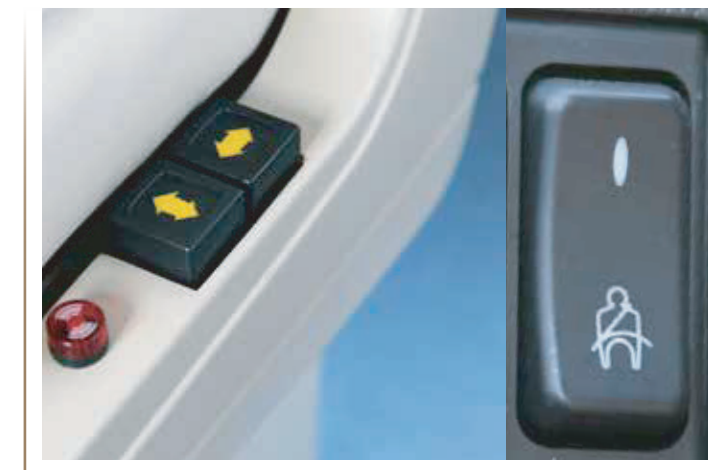

Seat layout

KLQ6701EV / 17Seats

KLQ6701EV / 19Seats

« ESC+TCS »

Sturdy body »

« Rollover test »

Seat belt alarm »

Configuration

H7V EV			
POWER & BATTERY		EXTERIOR & INTERIOR	
Motor Model	TZ270XSDE120NH-E	Passenger Door	Hand hinge door
Motor Controller Model	KTZ60X36SD080-E		Electric external pendulum door (optional)
Rated (power / torque/ speed)	80kW/440N·m/1400r/min	Side Window Glass	Seal window
Max Rated (power / torque/ speed)	130kW/1200N·m/4500r/min		Sliding window (optional)
Power Battery	CATL(105.3KWH)		Transparent-driver window & Front-passenger window
Cooling Type	Natural cooling		Dark-glass (Passenger & Rear)
Charging Method	DC	Interior Decoration	Deluxe dashboard
Vehicle Controller	HIGER brand		PVC/Artificial leather
			Driver's side sunshade board
DIMENSION & WEIGHT		Driver Seat	Adjustable driving seat
Overall Size (L × W × H)	7080 × 2000 × 2900	seats	Aero seat
Wheelbase/Front/Rear Overhang (mm)	4330/1005/1745		City bus seats (optional)
Front/Rear Tread (mm)	1690/1525	Rearview Mirror	Electrokinetic rearview mirror
Curb Weight (front/rear) (kg)	3920/3995	Air Conditioner	Front and back split type electric single cooling air conditioning
Laden Weight (front/rear) (kg)	5500/5560	Central Door Lock (Electronic)	●
Seating Capacity	20(1+3+3+3+3+4)	AM/FM Radio, CD & Loudspeaker	●
Maximum Climbing Degree	≥25%	Compartment Lamp	●
Driving Mileage (km) (Air conditioning closure)	≥200	LED Rear Combined Lamp	●
CHASSIS		High Position Brake Lamp	●
Braking	Electric vacuum booster	Rear Parking Sensor	●
	Hydraulic dual line brake system	OPTIONAL	
	Front disc and rear disc	Quartz Sand Carpet	○
Steering	ABS+EBD	Camera	○
	Electric hydraulic power steering	GPS & DVD & Reverse Display	○
	Angle adjustable	19' Inch Manual Folding LCD	○
Suspension	Front: mcpherson independent suspension	Artificial Leather Seat	○
	Rear: plate spring non independent suspension	Luxury Aero Seat	○
Wheel	Steel wheel rim	Side Sliding Window (Embedded)	○
	Tyre : 215/75R16LT		