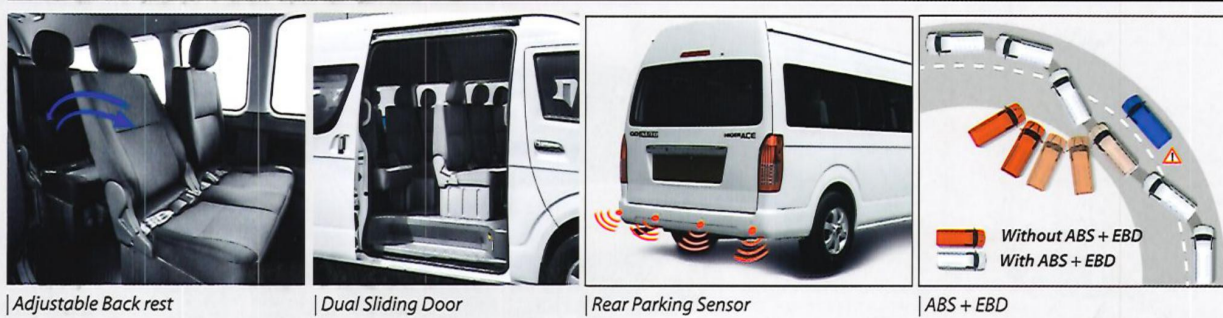

FEATURES

*Product image for illustration purpose only, actual product may vary.

Authorised Distributor:
GO EV SOLUTION GO EV SOLUTIONS SDN BHD
No. 4 Jalan Pengarah U1/29, Hicom Glenmarie Industrial Park,
40000 Shah Alam, Selangor. No. Tel : 03-5569 7332
Fax : 03-5569 6332 Email : enquiry@goevsolutions.com.my

5 YEAR
WARRANTY

24/7
BREAKDOWN ASSISTANCE

OPTIONAL

GPS & DVD & Reverse Display	○	Micro Bus Air-Con	○
15' Inch Manual Folding LCD	○	Air Cleaner (Negative-ion)	○
Refrigerator	○	Four Wheel Disc Brake	○
Genuine Leather Seat	○	Luxury Aero Seat	○
Fabric Business Seat	○	Side Sliding Window (Embedded)	○

Standard-• Optional-○

Licensed by: **HIGER**

For more information, please contact: