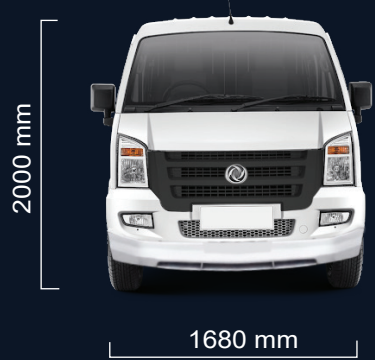

Cargo Volume 4.8m³
L: 2550 mm W: 1480 mm H: 1280mm

FREE SERVICE UP TO
50,000km
* premium package only

POWERING TRUSTED PERFORMANCE
with high manoeuvrability & ample space